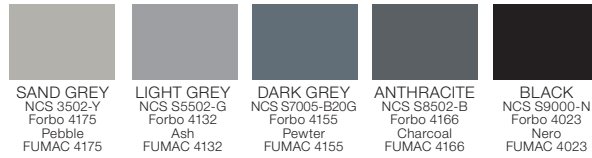

COLOUR CHART

No liability for colours and differences in surfaces.

All colour codes are approximated codes. Please contact your dealer in order to request samples.

VENEER

BEECH FUMAC 04 BIRCH FUMAC 07 OAK FUMAC 01

LAMINATE

BEECH FUMAC 44 BIRCH FUMAC 43 OAK FUMAC 51 WHITE NCS S0502-G50Y FUMAC 50 LIGHT GREY NCS S2000-N FUMAC 56 LATTE RAL 7006 FUMAC 57 PETROL NCS S 6020-B30G FUMAC 59 ANTHRACITE NCS S7502-G FUMAC 58 BLACK NCS S8502-B FUMAC F201

DECOR LAMINATE

OAK FUMAC 051 BEECH FUMAC 044 BIRCH FUMAC 043 WHITE NCS S0500N FUMAC 050 LIGHT GREY NCS 2000-N FUMAC 056 ANTHRACITE NCS S7502-G FUMAC 058U BLACK NCS S8500N FUMAC 005

LINOLEUM STANDARD

SAND GREY NCS S502-Y Forbo 4175 Pebble FUMAC 4175 LIGHT GREY NCS S5502-G Forbo 4132 Ash FUMAC 4132 DARK GREY NCS S7005-B20G Forbo 4155 Pewter FUMAC 4155 ANTHRACITE NCS S8502-B Forbo 4166 Charcoal FUMAC 4166 BLACK NCS S9000-N Forbo 4023 Nero FUMAC 4023

AFP LAMINATE (ANTI-FINGER-PRINT)

BLACK NCS S8000-N RAL 7021 FUMAC 0190AF

NANOLAMINATE

WHITE NCS S0502-Y Arpa 0029 FUMAC 0029 BLACK NCS 8500-N Arpa 0720 FUMAC 0720

COLOURED FRONTS

WHITE NCS S0500 N FUMAC 10 LIGHT GREY NCS S1500-N FUMAC S1500-N LIGHT YELLOW NCS S1030-Y FUMAC S1030-Y ORANGE RED NCS S2075-Y60R FUMAC S2075-Y60R RED NCS S2570-Y90R FUMAC S2570-Y90R LIGHT GREEN NCS S3030-G60Y FUMAC S3030-G60Y DARK GREEN NCS S5020-G30Y FUMAC S5020-G30Y LIGHT BLUE NCS S3020-B30G FUMAC S3020-B30G PETROL NCS S6020-B30G FUMAC S6020-B30G LATTE RAL 7006 FUMAC 7006 ANTHRACITE Ca. RAL 7021 FUMAC 18 BLACK NCS S9000-N FUMAC 05m ALL COLOURS