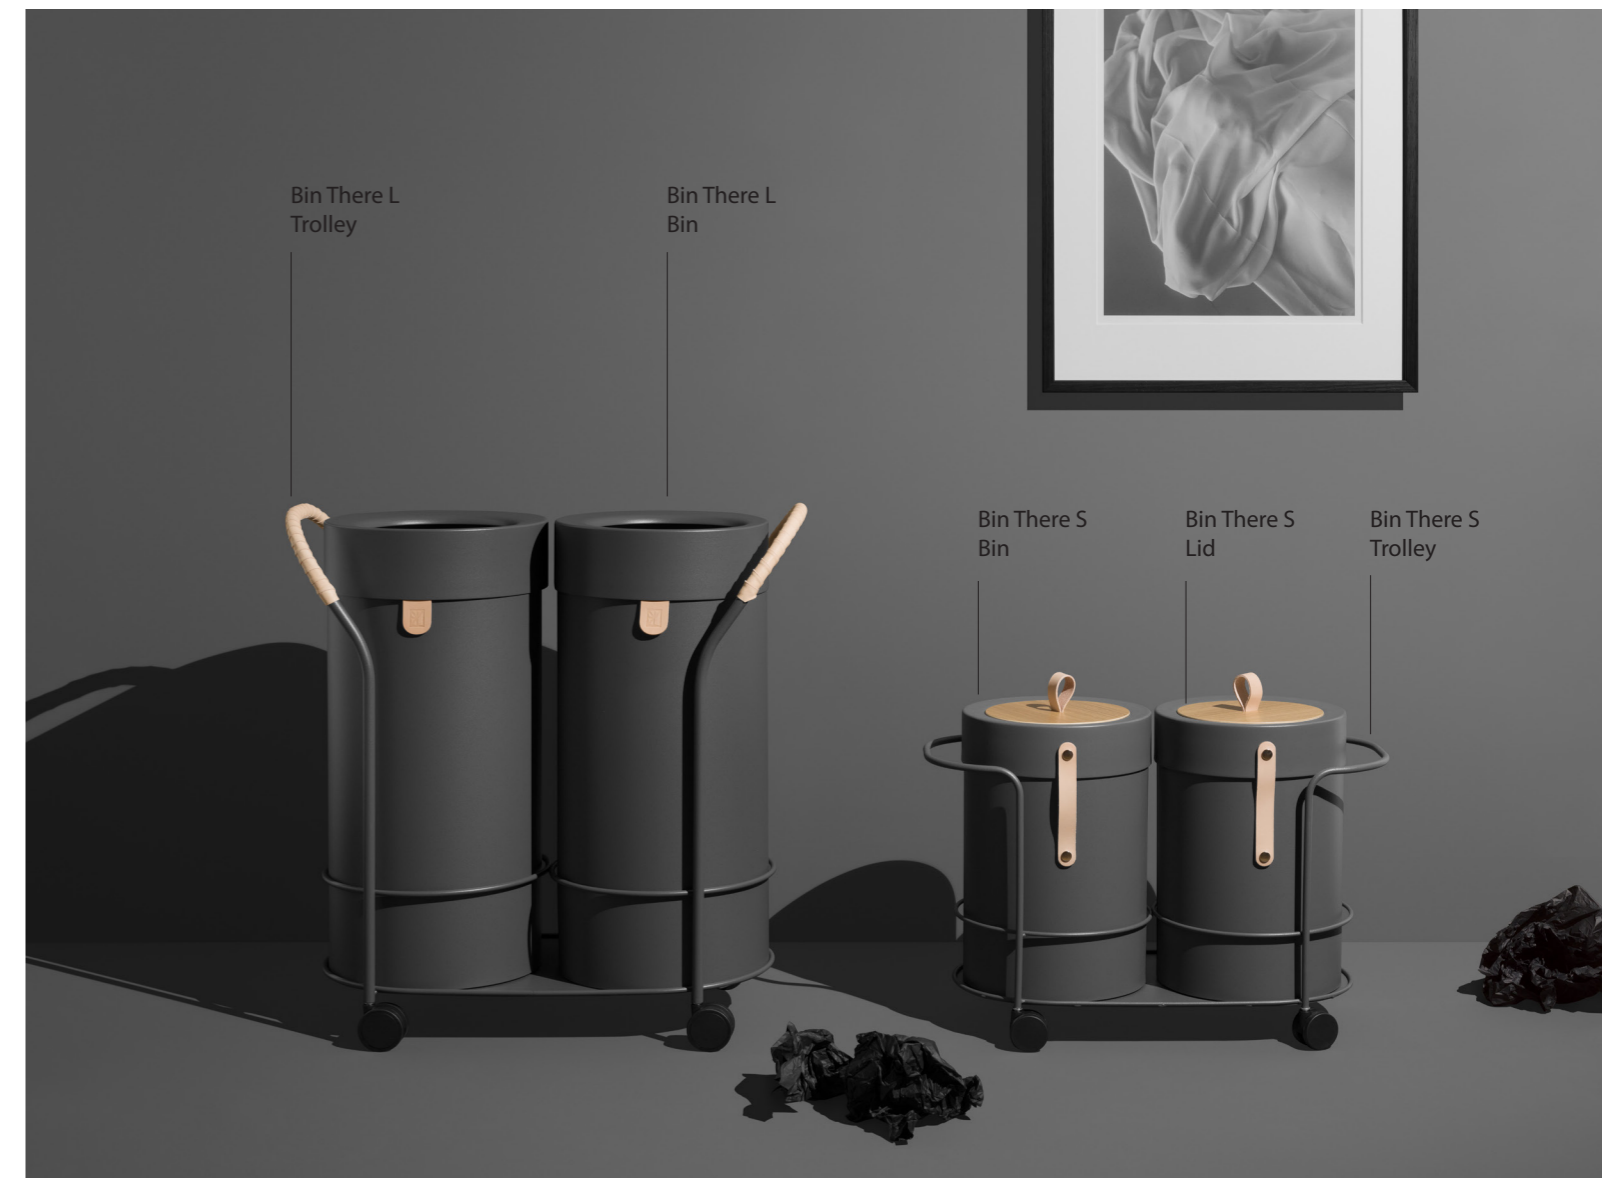

BIN THERE
RECYCLING
PRODUCT FACT SHEET

MIZETTO

BIN THERE / RECYCLING

Rolling elegance in the Urban Jungle.

The round receptacles with leather details and wooden lids, solve the recycling needs with elegance - Placed in the trolley or freestanding on their own.

Without lids, Bin There become decorative flower pots for greenery, oxygen, texture, and life. Bring the jungle with you wherever you go!

DESIGN

ADDI

MATERIALS

The trolley and the bins consist of 25% recycled material with choice of five colors; olive, copper brown, anthracite, white and beige. The metal is powder coating which provides both environmental and quality benefits as no solvents need to be added and the amount of waste is a minimum.

BIN THERE L LID

BIN THERE L DRIP TRAY

BIN THERE S

BIN THERE S TROLLEY
H 474 x 660 x 298
H 18.6" x 26" x 11.7"

BIN THERE S BIN
H 400 x D 277
H 15.7" x D 10.9"

BIN THERE S LID

BIN THERE S DRIP TRAY

“Bin There is more than just a waste bin, it’s a bigger concept. We wanted to continue our strive to make waste bins beautiful.”

Bin There L: Trolley with bins and pot in the colour olive.

Bin There S: Trolley with bins and pot in the colour white.