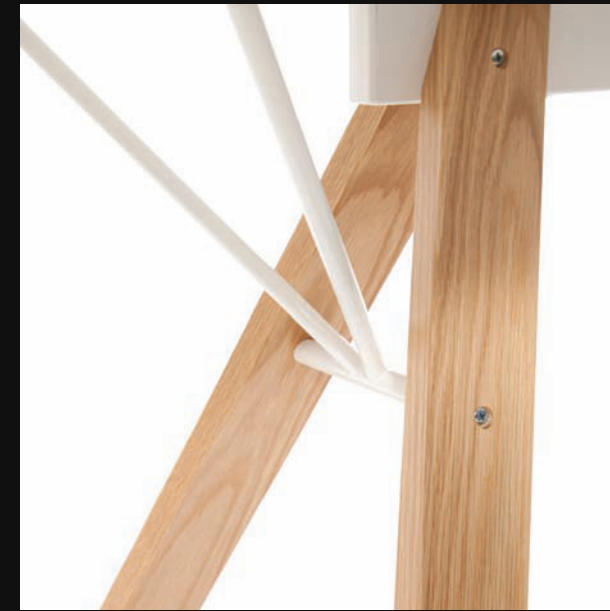

# LAB

Design: Harri Korhonen

Lab is a light meeting or dining table, available as an individual or a modular version that can be extended endlessly. Its wooden legs (birch / oak / stained, painted or natural) evoke cozy warmth. Width 800-1200mm, different lengths.