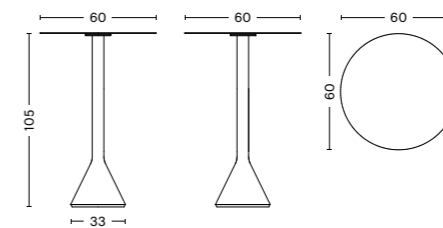

Please note that the colours are indicative

Anthracite
powder
coated steel

Sky grey
powder
coated steel

Olive
powder
coated steel

Iron red
powder
coated steel

Cream white
powder
coated steel

DIMENSIONS

PALISSADE CONE TABLE

Width 65 cm
Depth 65 cm
Height 74 cm
Base diameter 33 cm
Weight 37,9 kg

PALISSADE CONE TABLE

Diameter 70 cm
Height 74 cm
Base diameter 33 cm
Weight 37,9 kg

PALISSADE CONE TABLE

Diameter 60 cm
Height 105 cm
Base diameter 33 cm
Weight 37,6 kg

PALISSADE CONE TABLE

Diameter 90 cm
Height 74 cm
Base diameter 33 cm
Weight 44,6 kg

PRODUCT INFORMATION

DESIGN YEAR
2017

COUNTRY OF ORIGIN
China

WARRANTY
HAY provides a 10-year product warranty. Please contact the HAY sales team for further information about the warranty terms and conditions.