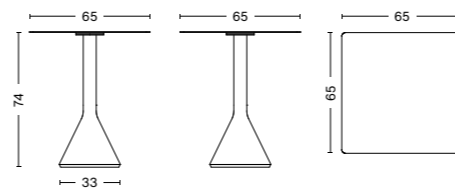

Please note that the colours are indicative

Anthracite
powder
coated steel

Sky grey
powder
coated steel

Olive
powder
coated steel

Iron red
powder
coated steel

Cream white
powder
coated steel

DIMENSIONS

PALISSADE CONE TABLE

Width 65 cm
Depth 65 cm
Height 74 cm
Base diameter 33 cm
Weight 37,9 kg

PALISSADE CONE TABLE

Diameter 70 cm
Height 74 cm
Base diameter 33 cm
Weight 37,9 kg

PALISSADE CONE TABLE

Diameter 60 cm
Height 105 cm
Base diameter 33 cm
Weight 37,6 kg

PALISSADE CONE TABLE

Diameter 90 cm
Height 74 cm
Base diameter 33 cm
Weight 44,6 kg

PRODUCT INFORMATION

DESIGN YEAR
2017

COUNTRY OF ORIGIN
China

WARRANTY
HAY provides a 10-year product warranty. Please contact the HAY sales team for further information about the warranty terms and conditions.