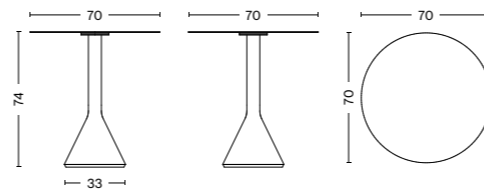

Please note that the colours are indicative

Anthracite
powder
coated steel

Sky grey
powder
coated steel

Olive
powder
coated steel

Iron red
powder
coated steel

Cream white
powder
coated steel

DIMENSIONS

PALISSADE CONE TABLE

Width 65 cm
Depth 65 cm
Height 74 cm
Base diameter 33 cm
Weight 37,9 kg

PALISSADE CONE TABLE

Diameter 70 cm
Height 74 cm
Base diameter 33 cm
Weight 37,9 kg

PALISSADE CONE TABLE

Diameter 60 cm
Height 105 cm
Base diameter 33 cm
Weight 37,6 kg

PALISSADE CONE TABLE

Diameter 90 cm
Height 74 cm
Base diameter 33 cm
Weight 44,6 kg

PRODUCT INFORMATION

DESIGN YEAR
2017

COUNTRY OF ORIGIN
China

WARRANTY
HAY provides a 10-year product warranty. Please contact the HAY sales team for further information about the warranty terms and conditions.