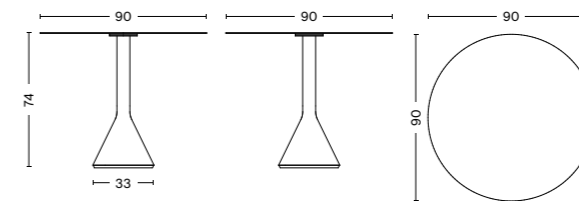

Width 65 cm
Depth 65 cm
Height 74 cm
Base diameter 33 cm
Weight 37,9 kg

PALISSADE CONE TABLE

Diameter 70 cm
Height 74 cm
Base diameter 33 cm
Weight 37,9 kg

PALISSADE CONE TABLE

Diameter 60 cm
Height 105 cm
Base diameter 33 cm
Weight 37,6 kg

PALISSADE CONE TABLE

Diameter 90 cm
Height 74 cm
Base diameter 33 cm
Weight 44,6 kg

PRODUCT INFORMATION

DESIGN YEAR
2017

COUNTRY OF ORIGIN
China

WARRANTY
HAY provides a 10-year product warranty. Please contact the HAY sales team for further information about the warranty terms and conditions.